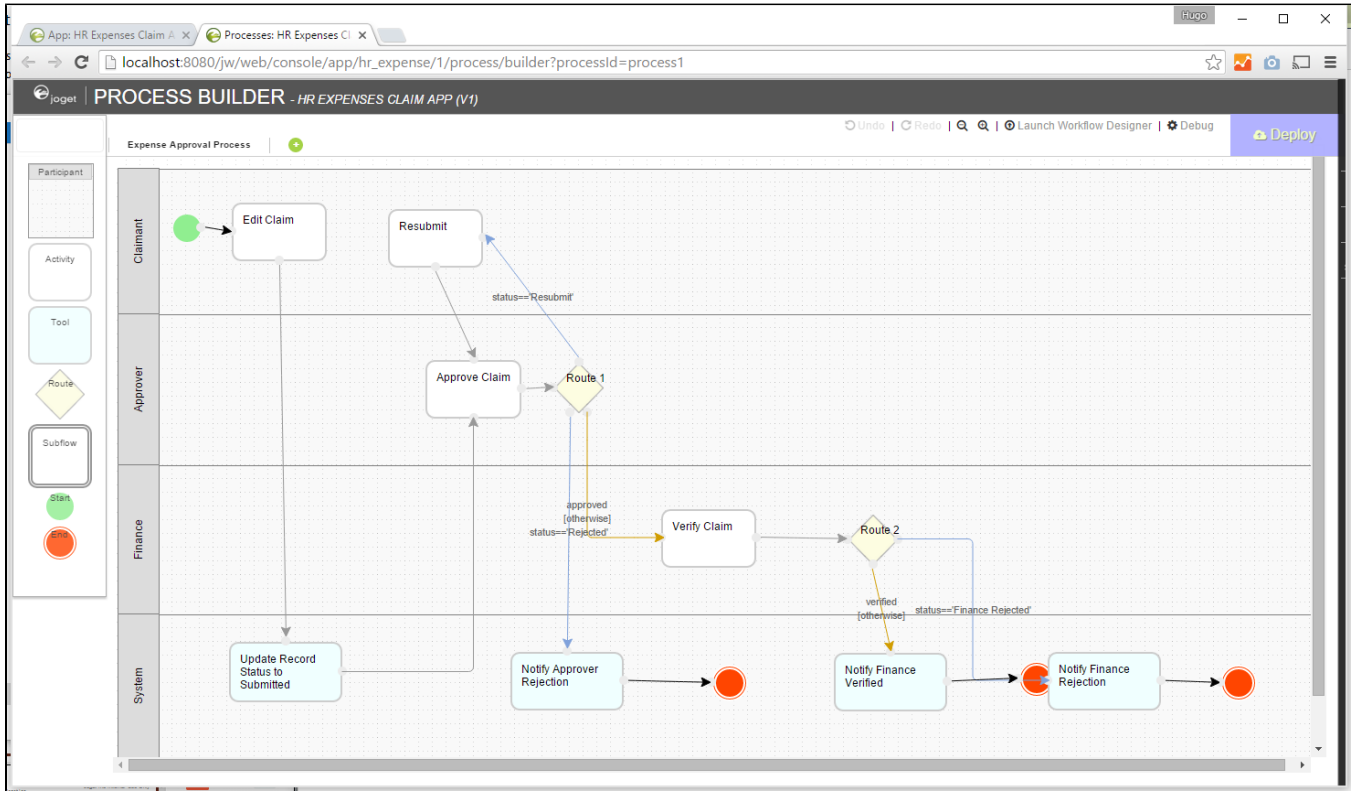

# Design Process

Design Process will open up the [Process Builder](#). Process Builder is one of the highlights of Joget Workflow v5 where it allows one to design process on the browser itself without the need of installing any additional components.

Figure 1: Process Builder

- [Process Builder](#)