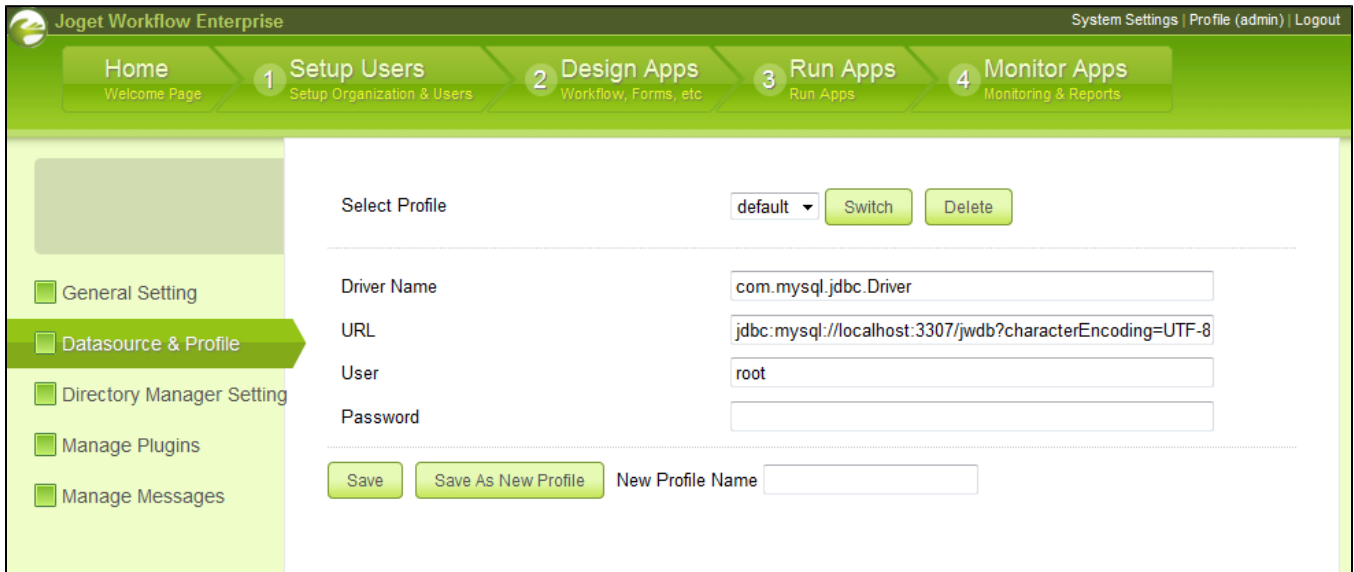

# Datasource & Profile Setting

Joget is backed with [Hibernate](#) which enables it to connect to major RDBMS (Relational Database Management System). Out of the box, the Joget installer comes embedded with MySQL DBMS but it may be connected to other RDBMS easily such as IBM DB2, Microsoft SQL Server, Oracle, and so on.

**Datasource & Profile Setting** management makes it easy for you to switch between different profiles that hold individual database settings. Only one active profile is allowed at any time.

Figure 1: Datasource and Profile