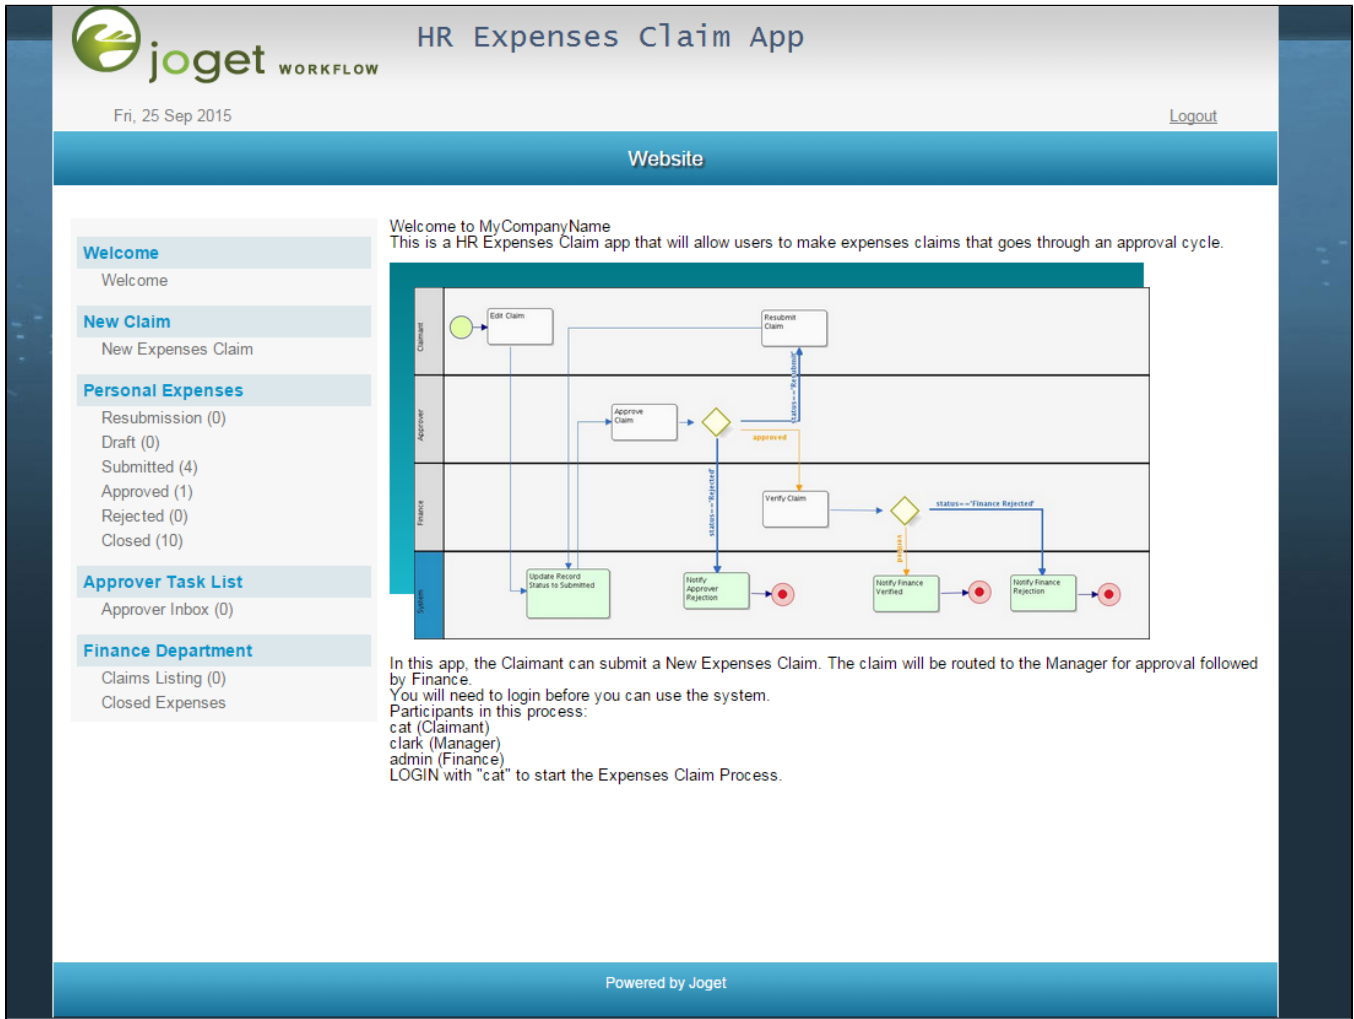

# Creative Theme

Figure 1: Screenshot showing Creative Theme applied to the sample HR Expenses Claim app

Figure 2: Creative Theme Properties

Name	Description
Logo URL	URL path to your company logo file. (e.g. <code>/images/logo.png</code> will point to <code>[tomcat]/webapps/images/logo.png</code> in the server file system.)
Logo Width (px)	Image width in pixel.
Logo Height (px)	Image height in pixel.
Top Navigator	<p>Define custom links here.</p> 
Home Attract Banner	<p>Define custom content for placeholder in between header and content.</p> 
Custom Footer	Custom footer in HTML.